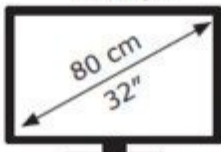

ENERG

IIYAMA CORPORATION

XB3288UHSU-B1

40 kWh/1000h

ABCDEF **G**

52 kWh/1000h

3840 px

2160 px